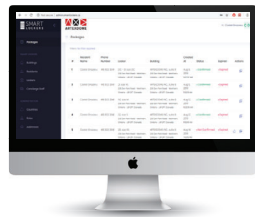

Touch Screen Locks

- PIN code
- RFID
- Bluetooth

Desktop Management App

Mobile App

- Made in CANADA.
- Free standing (wall mounted).
- Independently working system – Multi user functionality.
- Modular design
- Work flow WITH / WITHOUT notification and management software.
- Notification and management software – If required.
- Integrable with the main residential condo building management software providers.
- No power wiring required.
- Reports generator.
- Options for standard or fire rated materials.
- Custom designing and manufacturing allows for all widths, depths and heights based on accessible space layout including blind cabinets.