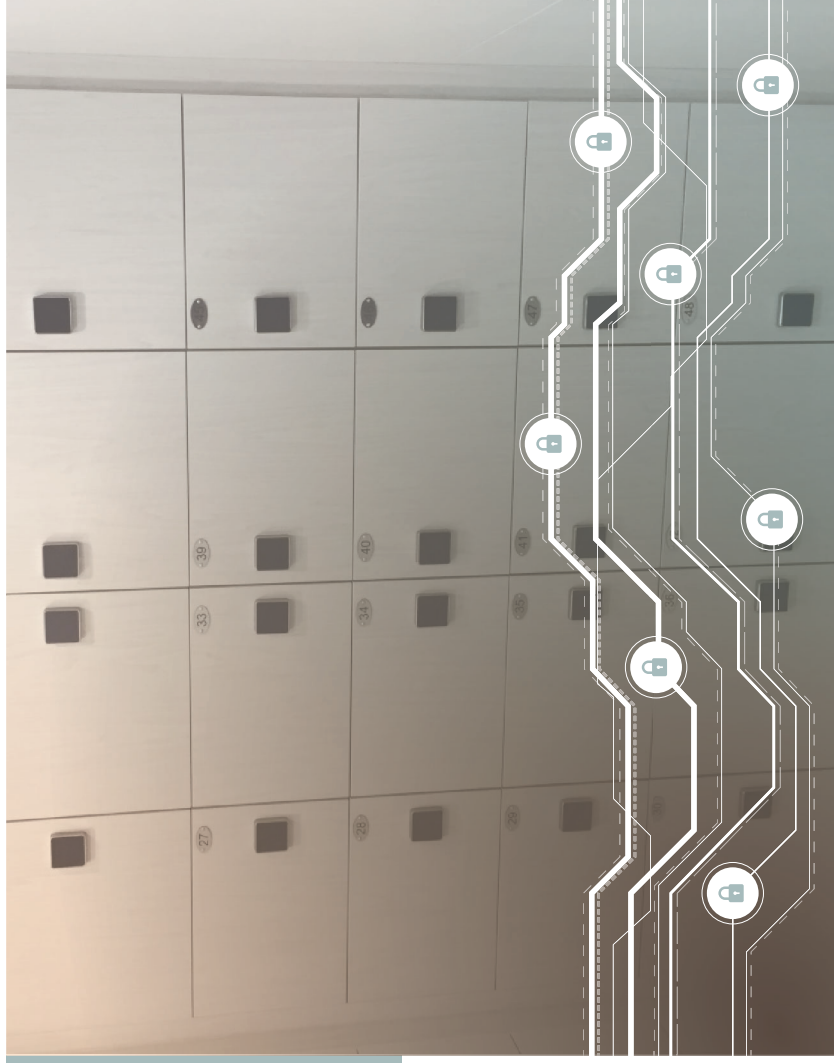

Smart Locker Solutions

CANADIAN LOCKERS MANUFACTURER

www.smartlockers.ca
www.artexdome.com

ARTEXDOME Inc.

230 Don Park Road, unit 7 & 8, Markham, ON, L3R 2P7
Tel: 416 833 3941; Fax: 905 480 0657
e-mail: office@artexdome.com

Custom Smart Parcel Locker Solutions

MADE IN CANADA