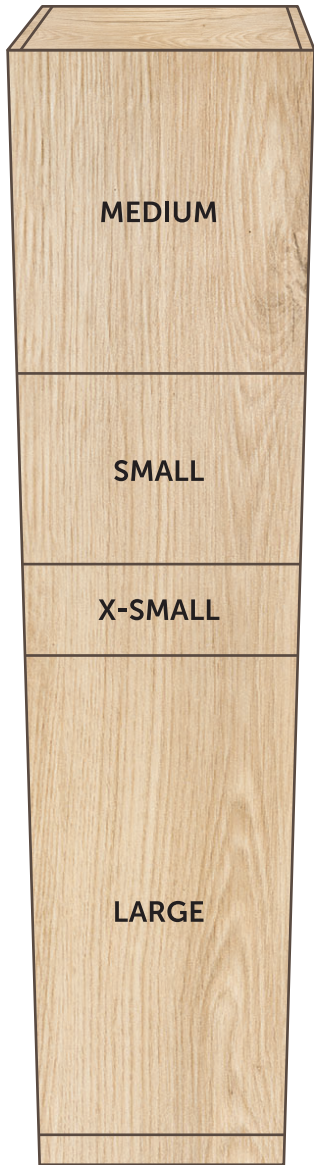

RESIDENTIAL

Parcel Locker Solutions