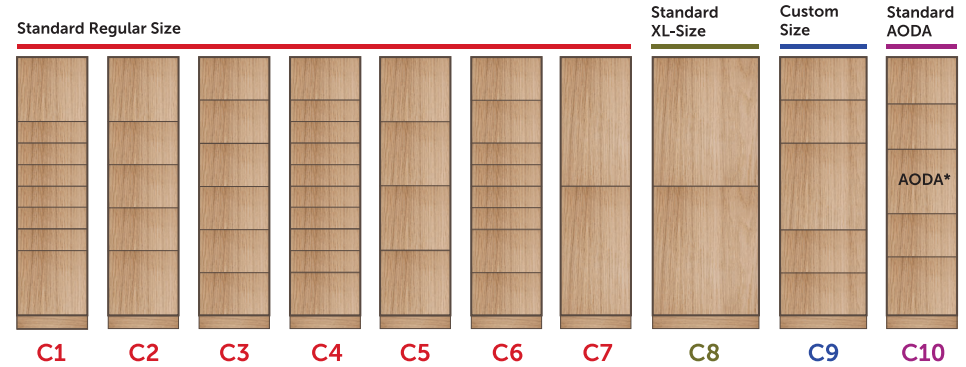

Standard Size

* AODA - Accessibility for Ontarians with Disabilities Act – The middle box is a drawer which allows to the persons which are using wheelchairs to collect their parcels .

AXD - Parcel Lockers